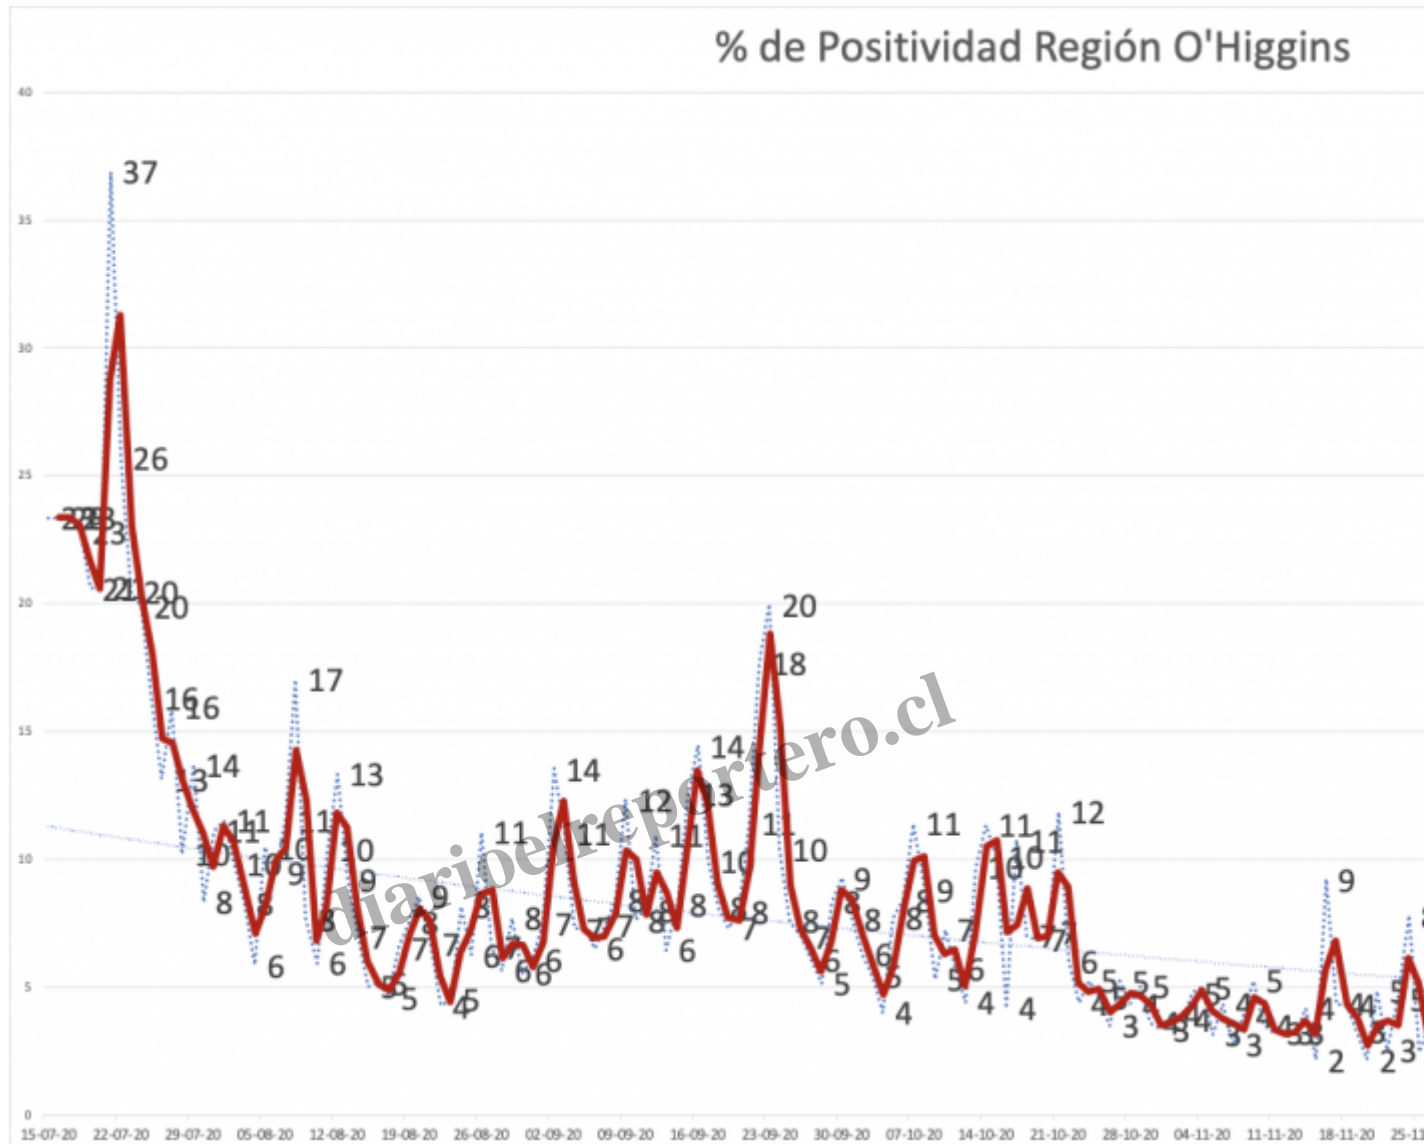

Evolución Casos Activos Pichilemu

Category

1. Noticias

Date Created

2021/01/24

Author

editor