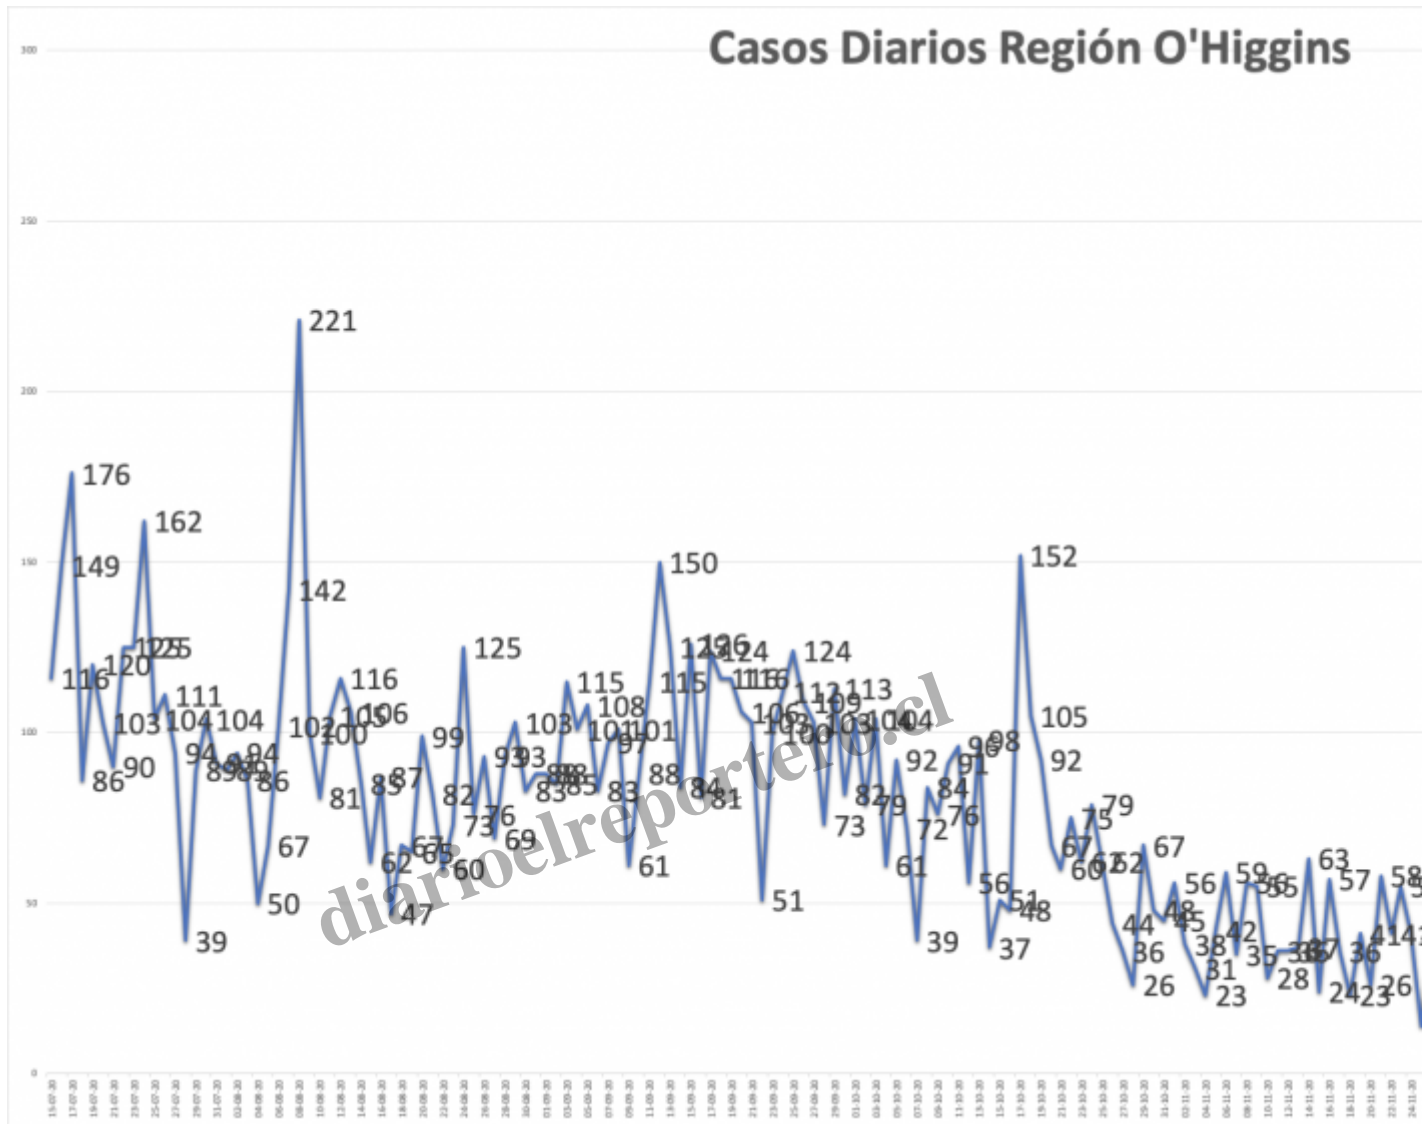

Evolución Casos Activos Pichilemu

Category

1. Noticias

Date Created

2021/01/24

Author

editor