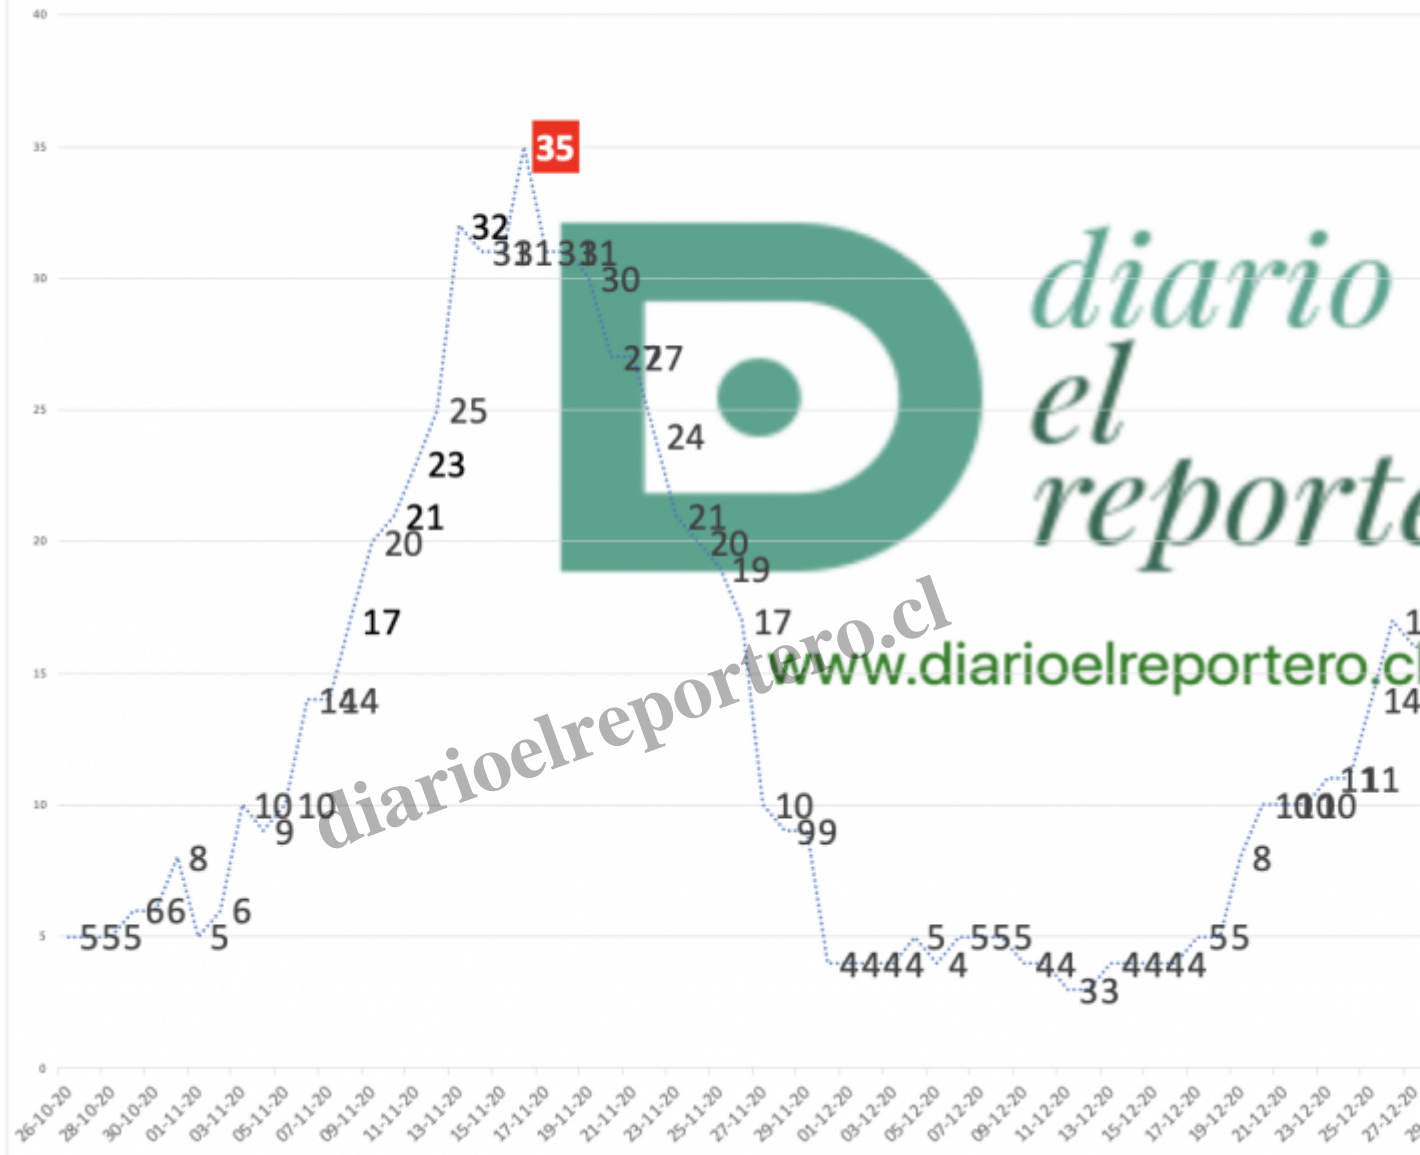

Evolución Casos Activos Pichilemu

Category

1. Noticias

Date Created

2021/01/24

Author

editor